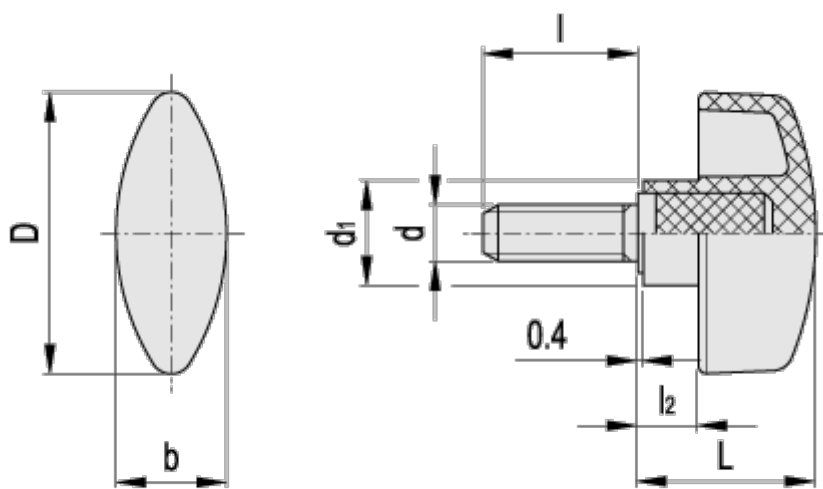

Data Sheet

Article number: 2302008723
Description: E+G Wing knobs
CTL.476/30 p-M6x20

Measures

b	= 13.0
D	= 32
d1	= 11.0
l	= 20
L	= 20.0
l2	= 5.5
Thread	= M6